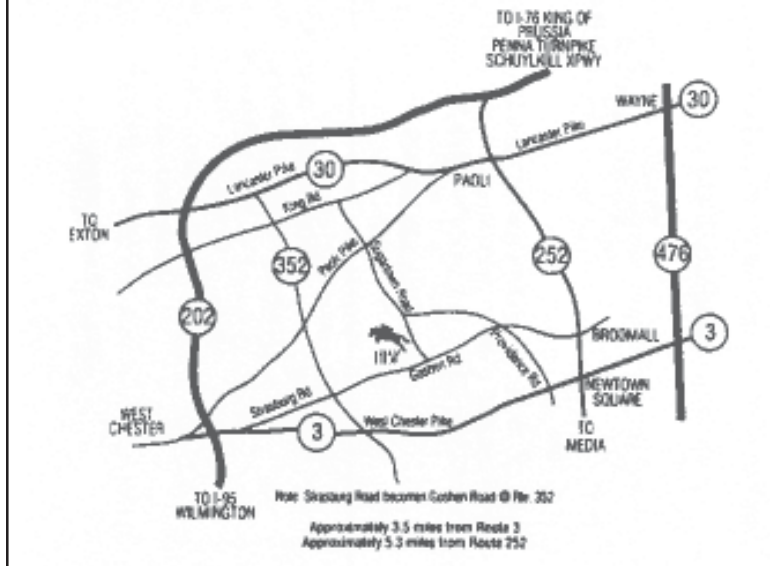

Hi-Bid Farm

PO Box 414, Malvern, PA 19355

From points NORTH

95 South

Take 276 West

Take 476 South

Exit Rte 3 West. Go 6 miles to light.

Turn right onto Providence Rd.

Go 1 mile turn left onto Goshen Rd. 2 miles to farm.

Alternate Rte.

PA Tpk west to Exit #326 (Valley Forge) Take Rte 202 South to Rte 252 South about 8 miles to Light at Goshen Road. Turn right. Farm 5.3 miles on right.

From points SOUTH

95 North towards Philadelphia

or Rte 1 to Rte 202 North approx 15 miles to Rte 3 East

1 mile to traffic light turn left onto Strasburg Rd (becomes Goshen Rd)

Go 3.4 miles to farm on left.

From points WEST

PA Tpk to Exit #312 (Downingtown) South on PA rte 100 to Rte 202 South to PA Rte 3 East. 1 mile to light. Turn left onto Strasburg Rd (Strasburg becomes Goshen Rd.) Distance from Rte 3 about 3.5 miles.